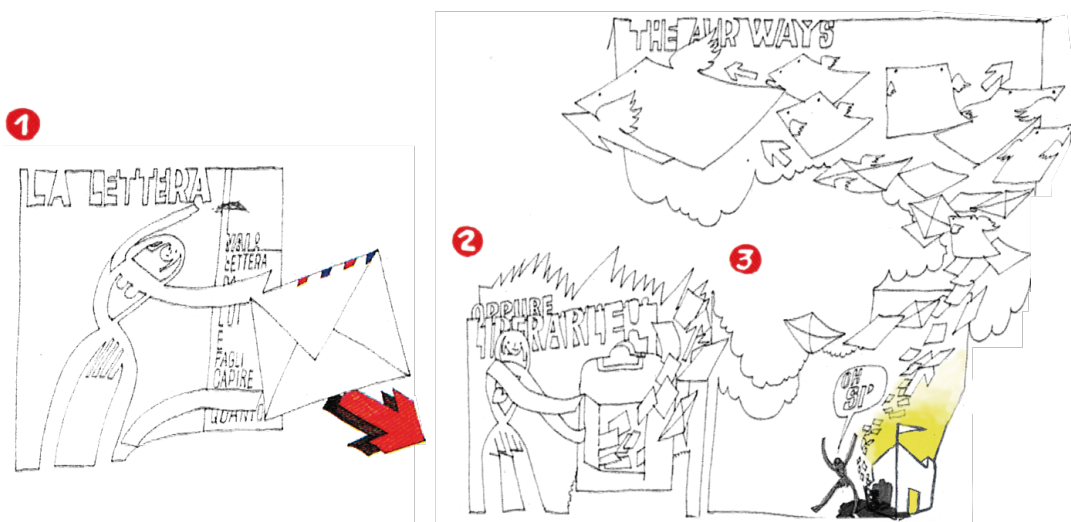

If you can't find this specific envelope at your local neighborhood stationary shop, you can buy a plain one, and draw the blue and red frame with a "well-tempered marker".

Your artwork must fit on the template, measuring precisely 70 x 110 mm (you do the inches!). Your creation can be a visual proposal, a note, a poem, a motto, a stain, a composition, a graphic score, a drop of perfume or anything else you want to give for Satie's birthday and to celebrate this *Jeu de Vivre*.

On the back of the envelope, in the RETURN TO field, please write the artist's name or pseudonym; the address from which the card is sent; and an email contact. Yes, you may also participate by sending your submission in digital format, using the template and instructions attached below. But we and Satie would all prefer to receive a paper letter with your card.

Submissions must be received by May 10th 2021 and addressed to:

Erik Satie
c/o Teatro Miela Bonawentura
Piazza Duca degli Abruzzi, 3
34132 Trieste TS - ITALY

Please extend this invitation to all artists and Satiemaniacs to whomever you like and think would enjoy this birthday party that Teatro Miela has been celebrating every May 17th, since 1992.

Collage with elements from "La lettera", by Miela Reina (1970) and "Casina di luce", logo of Teatro Miela Bonawentura by Gianfranco Pagliaro (1989)